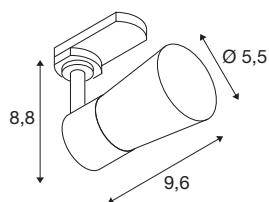

### TECHNICAL DATA

Item no.	1008271
Socket	GU10
Number of sockets	1
Tilt range	90 °
Horizontal rotation range	350 °
IP Code	IP20
Impact resistance class	IK 02
Assembly	Surface
Primary nominal voltage	220-240V ~50/60 Hz
Safety class	I
Wattage	6 W
Minimum ambient temperature	-20 °C
Maximum ambient temperature	45 °C
Color	white/white
Length	6.9 cm
Width	5.5 cm
Height	14 cm
Net weight	0.13 kg
Gross weight	0.4 kg