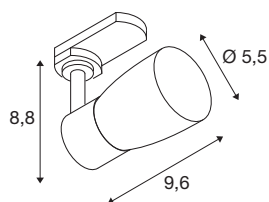

TECHNICAL DATA

Item no.	1008272
Socket	GU10
Number of sockets	1
Tilt range	90 °
Horizontal rotation range	350 °
IP Code	IP20
Impact resistance class	IK 02
Assembly	Surface
Primary nominal voltage	220-240V ~50/60 Hz
Safety class	I
Wattage	6 W
Minimum ambient temperature	-20 °C
Maximum ambient temperature	45 °C
Color	black/black
Length	6.9 cm
Width	5.5 cm
Height	14 cm
Net weight	0.13 kg
Gross weight	0.4 kg