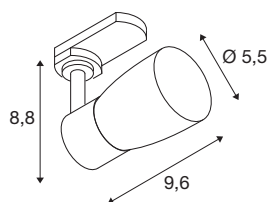

PURI 2.0 Dome

3~ spot, GU10, 1x max. 6W, black / gold

The new and completely modernised PURI 2.0 product family includes spotlights and pendant lights for the 1 and 3-circuit system as well as wall and surface-mounted ceiling luminaires in a wide range of designs and colours. Thanks to the combination of lampshades in three modern shapes and six trendy colours, there is a suitable PURI 2.0 for every interior. And if you want to put together a very special luminaire, the PURI 2.0 is also available as a Mix & Match system. All lights are operated with GU10 light sources.

TECHNICAL DATA

Item no.	1008273
Socket	GU10
Number of sockets	1
Tilt range	90 °
Horizontal rotation range	350 °
IP Code	IP20
Impact resistance class	IK 02
Assembly	Surface
Primary nominal voltage	220-240V ~50/60 Hz
Safety class	I
Wattage	6 W
Minimum ambient temperature	-20 °C
Maximum ambient temperature	45 °C
Color	black/gold
Length	6.9 cm
Width	5.5 cm
Height	14 cm
Net weight	0.13 kg
Gross weight	0.4 kg