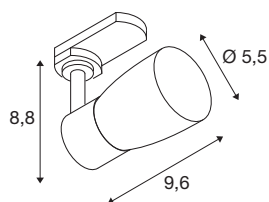

TECHNICAL DATA

Item no.	1008274
Socket	GU10
Number of sockets	1
Tilt range	90 °
Horizontal rotation range	350 °
IP Code	IP20
Impact resistance class	IK 02
Assembly	Surface
Primary nominal voltage	220-240V ~50/60 Hz
Safety class	I
Wattage	6 W
Minimum ambient temperature	-20 °C
Maximum ambient temperature	45 °C
Color	white/white
Length	6.9 cm
Width	5.5 cm
Height	14 cm
Net weight	0.13 kg
Gross weight	0.4 kg