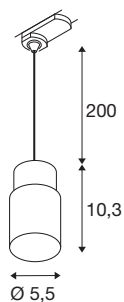

## PURI 2.0 Tube

3~ pendant light, GU10, pendant length 200 cm, 1x max. 6W, black

The new and completely modernised PURI 2.0 product family includes spotlights and pendant lights for the 1 and 3-circuit system as well as wall and surface-mounted ceiling luminaires in a wide range of designs and colours. Thanks to the combination of lampshades in three modern shapes and six trendy colours, there is a suitable PURI 2.0 for every interior. And if you want to put together a very special luminaire, the PURI 2.0 is also available as a Mix & Match system. All lights are operated with GU10 light sources.

### TECHNICAL DATA

Item no.	1008275
Socket	GU10
Number of sockets	1
IP Code	IP20
Impact resistance class	IK 02
Assembly	Surface
Primary nominal voltage	220-240V ~50/60 Hz
Safety class	I
Wattage	6 W
Minimum ambient temperature	-20 °C
Maximum ambient temperature	45 °C
Color	black/black
Length	5.5 cm
Width	5.5 cm
Height	10.3 cm
Pendant length	200 cm
Net weight	0.14 kg
Gross weight	0.4 kg