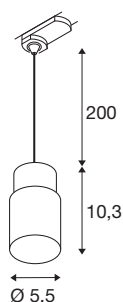

PURI 2.0 Tube

3~ pendant light, GU10, pendant length 200 cm, 1x max. 6W, black / gold

The new and completely modernised PURI 2.0 product family includes spotlights and pendant lights for the 1 and 3-circuit system as well as wall and surface-mounted ceiling luminaires in a wide range of designs and colours. Thanks to the combination of lampshades in three modern shapes and six trendy colours, there is a suitable PURI 2.0 for every interior. And if you want to put together a very special luminaire, the PURI 2.0 is also available as a Mix & Match system. All lights are operated with GU10 light sources.

TECHNICAL DATA

Item no.	1008276
Socket	GU10
Number of sockets	1
IP Code	IP20
Impact resistance class	IK 02
Assembly	Surface
Primary nominal voltage	220-240V ~50/60 Hz
Safety class	I
Wattage	6 W
Minimum ambient temperature	-20 °C
Maximum ambient temperature	45 °C
Color	black/gold
Length	5.5 cm
Width	5.5 cm
Height	10.3 cm
Pendant length	200 cm
Net weight	0.14 kg
Gross weight	0.4 kg