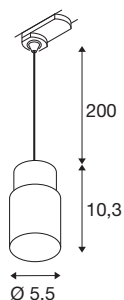

PURI 2.0 Tube

3~ pendant light, GU10, pendant length 200 cm, 1x max. 6W, white

The new and completely modernised PURI 2.0 product family includes spotlights and pendant lights for the 1 and 3-circuit system as well as wall and surface-mounted ceiling luminaires in a wide range of designs and colours. Thanks to the combination of lampshades in three modern shapes and six trendy colours, there is a suitable PURI 2.0 for every interior. And if you want to put together a very special luminaire, the PURI 2.0 is also available as a Mix & Match system. All lights are operated with GU10 light sources.

TECHNICAL DATA

| | |
|-----------------------------|--------------------|
| Item no. | 1008277 |
| Socket | GU10 |
| Number of sockets | 1 |
| IP Code | IP20 |
| Impact resistance class | IK 02 |
| Assembly | Surface |
| Primary nominal voltage | 220-240V ~50/60 Hz |
| Safety class | I |
| Wattage | 6 W |
| Minimum ambient temperature | -20 °C |
| Maximum ambient temperature | 45 °C |
| Color | white/white |
| Length | 5.5 cm |
| Width | 5.5 cm |
| Height | 10.3 cm |
| Pendant length | 200 cm |
| Net weight | 0.14 kg |
| Gross weight | 0.4 kg |