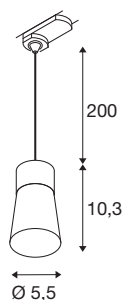

PURI 2.0 Cone

3~ pendant light, GU10, pendant length 200 cm, 1x max. 6W, black

The new and completely modernised PURI 2.0 product family includes spotlights and pendant lights for the 1 and 3-circuit system as well as wall and surface-mounted ceiling luminaires in a wide range of designs and colours. Thanks to the combination of lampshades in three modern shapes and six trendy colours, there is a suitable PURI 2.0 for every interior. And if you want to put together a very special luminaire, the PURI 2.0 is also available as a Mix & Match system. All lights are operated with GU10 light sources.

TECHNICAL DATA

Item no.	1008278
Socket	GU10
Number of sockets	1
IP Code	IP20
Impact resistance class	IK 02
Assembly	Surface
Primary nominal voltage	220-240V ~50/60 Hz
Safety class	I
Wattage	6 W
Minimum ambient temperature	-20 °C
Maximum ambient temperature	45 °C
Color	black/black
Length	5.5 cm
Width	5.5 cm
Height	10.3 cm
Pendant length	200 cm
Net weight	0.14 kg
Gross weight	0.4 kg