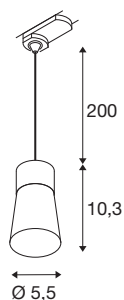

PURI 2.0 Cone

3~ pendant light, GU10, pendant length 200 cm, 1x max. 6W, black / gold

The new and completely modernised PURI 2.0 product family includes spotlights and pendant lights for the 1 and 3-circuit system as well as wall and surface-mounted ceiling luminaires in a wide range of designs and colours. Thanks to the combination of lampshades in three modern shapes and six trendy colours, there is a suitable PURI 2.0 for every interior. And if you want to put together a very special luminaire, the PURI 2.0 is also available as a Mix & Match system. All lights are operated with GU10 light sources.

TECHNICAL DATA

Item no.	1008279
Socket	GU10
Number of sockets	1
IP Code	IP20
Impact resistance class	IK 02
Assembly	Surface
Primary nominal voltage	220-240V ~50/60 Hz
Safety class	I
Wattage	6 W
Minimum ambient temperature	-20 °C
Maximum ambient temperature	45 °C
Color	black/gold
Length	5.5 cm
Width	5.5 cm
Height	10.3 cm
Pendant length	200 cm
Net weight	0.14 kg
Gross weight	0.4 kg