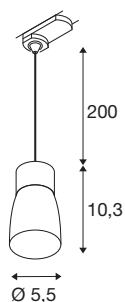

## PURI 2.0 Dome

3~ pendant light, GU10, pendant length 200 cm, 1x max. 6W, black

The new and completely modernised PURI 2.0 product family includes spotlights and pendant lights for the 1 and 3-circuit system as well as wall and surface-mounted ceiling luminaires in a wide range of designs and colours. Thanks to the combination of lampshades in three modern shapes and six trendy colours, there is a suitable PURI 2.0 for every interior. And if you want to put together a very special luminaire, the PURI 2.0 is also available as a Mix & Match system. All lights are operated with GU10 light sources.

### TECHNICAL DATA

Item no.	1008281
Socket	GU10
Number of sockets	1
IP Code	IP20
Impact resistance class	IK 02
Assembly	Surface
Primary nominal voltage	220-240V ~50/60 Hz
Safety class	I
Wattage	6 W
Minimum ambient temperature	-20 °C
Maximum ambient temperature	45 °C
Color	black/black
Length	5.5 cm
Width	5.5 cm
Height	10.3 cm
Pendant length	200 cm
Net weight	0.14 kg
Gross weight	0.4 kg