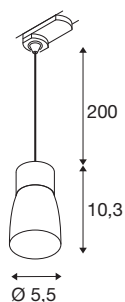

PURI 2.0 Dome

3~ pendant light, GU10, pendant length 200 cm, 1x max. 6W, black / gold

The new and completely modernised PURI 2.0 product family includes spotlights and pendant lights for the 1 and 3-circuit system as well as wall and surface-mounted ceiling luminaires in a wide range of designs and colours. Thanks to the combination of lampshades in three modern shapes and six trendy colours, there is a suitable PURI 2.0 for every interior. And if you want to put together a very special luminaire, the PURI 2.0 is also available as a Mix & Match system. All lights are operated with GU10 light sources.

TECHNICAL DATA

Item no.	1008282
Socket	GU10
Number of sockets	1
IP Code	IP20
Impact resistance class	IK 02
Assembly	Surface
Primary nominal voltage	220-240V ~50/60 Hz
Safety class	I
Wattage	6 W
Minimum ambient temperature	-20 °C
Maximum ambient temperature	45 °C
Color	black/gold
Length	5.5 cm
Width	5.5 cm
Height	10.3 cm
Pendant length	200 cm
Net weight	0.14 kg
Gross weight	0.4 kg