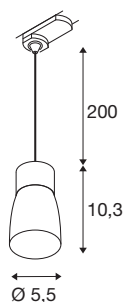

## PURI 2.0 Dome

3~ pendant light, GU10, pendant length 200 cm, 1x max. 6W, white

The new and completely modernised PURI 2.0 product family includes spotlights and pendant lights for the 1 and 3-circuit system as well as wall and surface-mounted ceiling luminaires in a wide range of designs and colours. Thanks to the combination of lampshades in three modern shapes and six trendy colours, there is a suitable PURI 2.0 for every interior. And if you want to put together a very special luminaire, the PURI 2.0 is also available as a Mix & Match system. All lights are operated with GU10 light sources.

### TECHNICAL DATA

Item no.	1008283
Socket	GU10
Number of sockets	1
IP Code	IP20
Impact resistance class	IK 02
Assembly	Surface
Primary nominal voltage	220-240V ~50/60 Hz
Safety class	I
Wattage	6 W
Minimum ambient temperature	-20 °C
Maximum ambient temperature	45 °C
Color	white/white
Length	5.5 cm
Width	5.5 cm
Height	10.3 cm
Pendant length	200 cm
Net weight	0.14 kg
Gross weight	0.4 kg