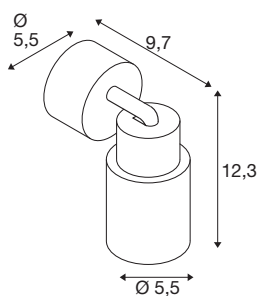

### TECHNICAL DATA

Item no.	1008284
Socket	GU10
Number of sockets	1
Tilt range	90 °
Horizontal rotation range	350 °
IP Code	IP20
Impact resistance class	IK 02
Assembly	Surface
Primary nominal voltage	220-240V ~50/60 Hz
Safety class	I
Wattage	6 W
Minimum ambient temperature	-20 °C
Maximum ambient temperature	45 °C
Color	black/black
Height	14.8 cm
Diameter	5.5 cm
Net weight	0.2 kg
Gross weight	0.4 kg