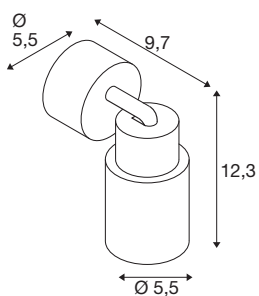

TECHNICAL DATA

Item no.	1008285
Socket	GU10
Number of sockets	1
Tilt range	90 °
Horizontal rotation range	350 °
IP Code	IP20
Impact resistance class	IK 02
Assembly	Surface
Primary nominal voltage	220-240V ~50/60 Hz
Safety class	I
Wattage	6 W
Minimum ambient temperature	-20 °C
Maximum ambient temperature	45 °C
Color	black/gold
Height	14.8 cm
Diameter	5.5 cm
Net weight	0.2 kg
Gross weight	0.4 kg