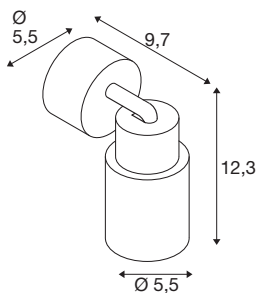

### TECHNICAL DATA

Item no.	1008286
Socket	GU10
Number of sockets	1
Tilt range	90 °
Horizontal rotation range	350 °
IP Code	IP20
Impact resistance class	IK 02
Assembly	Surface
Primary nominal voltage	220-240V ~50/60 Hz
Safety class	I
Wattage	6 W
Minimum ambient temperature	-20 °C
Maximum ambient temperature	45 °C
Color	white/white
Height	14.8 cm
Diameter	5.5 cm
Net weight	0.2 kg
Gross weight	0.4 kg