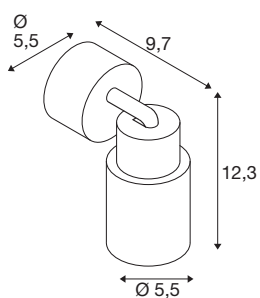

TECHNICAL DATA

Item no.	1008287
Socket	GU10
Number of sockets	1
Tilt range	90 °
Horizontal rotation range	350 °
IP Code	IP20
Impact resistance class	IK 02
Assembly	Surface
Primary nominal voltage	220-240V ~50/60 Hz
Safety class	I
Wattage	6 W
Minimum ambient temperature	-20 °C
Maximum ambient temperature	45 °C
Color	gray/gray
Height	14.8 cm
Diameter	5.5 cm
Net weight	0.2 kg
Gross weight	0.4 kg