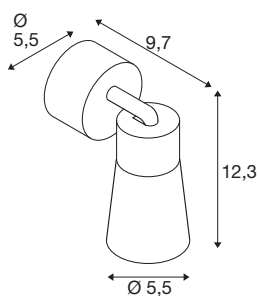

### TECHNICAL DATA

Item no.	1008288
Socket	GU10
Number of sockets	1
Tilt range	90 °
Horizontal rotation range	350 °
IP Code	IP20
Impact resistance class	IK 02
Assembly	Surface
Primary nominal voltage	220-240V ~50/60 Hz
Safety class	I
Wattage	6 W
Minimum ambient temperature	-20 °C
Maximum ambient temperature	45 °C
Color	black/black
Height	14.8 cm
Diameter	5.5 cm
Net weight	0.2 kg
Gross weight	0.4 kg