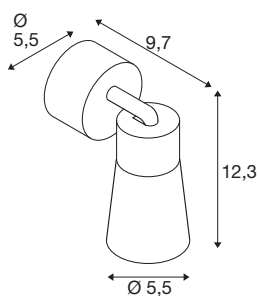

TECHNICAL DATA

Item no.	1008289
Socket	GU10
Number of sockets	1
Tilt range	90 °
Horizontal rotation range	350 °
IP Code	IP20
Impact resistance class	IK 02
Assembly	Surface
Primary nominal voltage	220-240V ~50/60 Hz
Safety class	I
Wattage	6 W
Minimum ambient temperature	-20 °C
Maximum ambient temperature	45 °C
Color	black/gold
Height	14.8 cm
Diameter	5.5 cm
Net weight	0.2 kg
Gross weight	0.4 kg