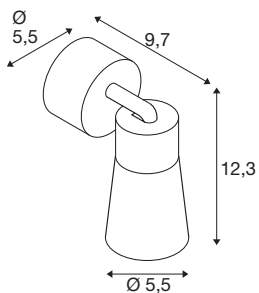

### TECHNICAL DATA

Item no.	1008290
Socket	GU10
Number of sockets	1
Tilt range	90 °
Horizontal rotation range	350 °
IP Code	IP20
Impact resistance class	IK 02
Assembly	Surface
Primary nominal voltage	220-240V ~50/60 Hz
Safety class	I
Wattage	6 W
Minimum ambient temperature	-20 °C
Maximum ambient temperature	45 °C
Color	white/white
Height	14.8 cm
Diameter	5.5 cm
Net weight	0.2 kg
Gross weight	0.4 kg