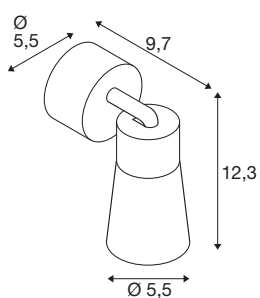

TECHNICAL DATA

Item no.	1008291
Socket	GU10
Number of sockets	1
Tilt range	90 °
Horizontal rotation range	350 °
IP Code	IP20
Impact resistance class	IK 02
Assembly	Surface
Primary nominal voltage	220-240V ~50/60 Hz
Safety class	I
Wattage	6 W
Minimum ambient temperature	-20 °C
Maximum ambient temperature	45 °C
Color	gray/gray
Height	14.8 cm
Diameter	5.5 cm
Net weight	0.2 kg
Gross weight	0.4 kg