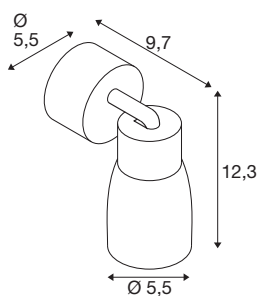

TECHNICAL DATA

Item no.	1008293
Socket	GU10
Number of sockets	1
Tilt range	90 °
Horizontal rotation range	350 °
IP Code	IP20
Impact resistance class	IK 02
Assembly	Surface
Primary nominal voltage	220-240V ~50/60 Hz
Safety class	I
Wattage	6 W
Minimum ambient temperature	-20 °C
Maximum ambient temperature	45 °C
Color	black/gold
Height	14.8 cm
Diameter	5.5 cm
Net weight	0.2 kg
Gross weight	0.4 kg