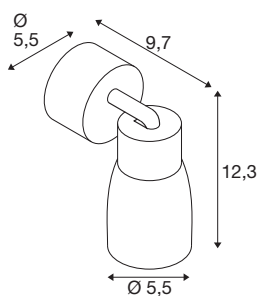

TECHNICAL DATA

Item no.	1008294
Socket	GU10
Number of sockets	1
Tilt range	90 °
Horizontal rotation range	350 °
IP Code	IP20
Impact resistance class	IK 02
Assembly	Surface
Primary nominal voltage	220-240V ~50/60 Hz
Safety class	I
Wattage	6 W
Minimum ambient temperature	-20 °C
Maximum ambient temperature	45 °C
Color	white/white
Height	14.8 cm
Diameter	5.5 cm
Net weight	0.2 kg
Gross weight	0.4 kg