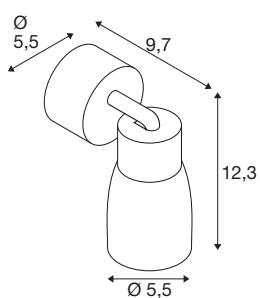

TECHNICAL DATA

Item no.	1008295
Socket	GU10
Number of sockets	1
Tilt range	90 °
Horizontal rotation range	350 °
IP Code	IP20
Impact resistance class	IK 02
Assembly	Surface
Primary nominal voltage	220-240V ~50/60 Hz
Safety class	I
Wattage	6 W
Minimum ambient temperature	-20 °C
Maximum ambient temperature	45 °C
Color	gray/gray
Height	14.8 cm
Diameter	5.5 cm
Net weight	0.2 kg
Gross weight	0.4 kg