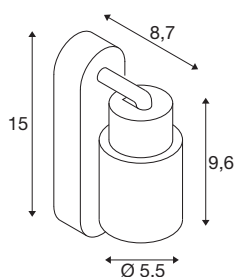

TECHNICAL DATA

Item no.	1008296
Socket	GU10
Number of sockets	1
Tilt range	90 °
Horizontal rotation range	350 °
IP Code	IP20
Impact resistance class	IK 02
Assembly	Surface
Primary nominal voltage	220-240V ~50/60 Hz
Safety class	I
Wattage	6 W
Minimum ambient temperature	-20 °C
Maximum ambient temperature	45 °C
Color	black/black
Length	15 cm
Height	13.8 cm
Depth	5.5 cm
Net weight	0.21 kg
Gross weight	0.4 kg