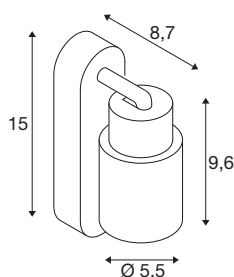

TECHNICAL DATA

Item no.	1008297
Socket	GU10
Number of sockets	1
Tilt range	90 °
Horizontal rotation range	350 °
IP Code	IP20
Impact resistance class	IK 02
Assembly	Surface
Primary nominal voltage	220-240V ~50/60 Hz
Safety class	I
Wattage	6 W
Minimum ambient temperature	-20 °C
Maximum ambient temperature	45 °C
Color	black/gold
Length	15 cm
Height	13.8 cm
Depth	5.5 cm
Net weight	0.21 kg
Gross weight	0.4 kg