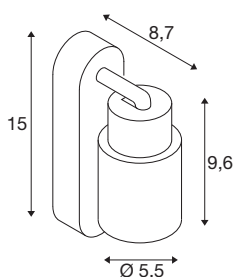

### TECHNICAL DATA

Item no.	1008298
Socket	GU10
Number of sockets	1
Tilt range	90 °
Horizontal rotation range	350 °
IP Code	IP20
Impact resistance class	IK 02
Assembly	Surface
Primary nominal voltage	220-240V ~50/60 Hz
Safety class	I
Wattage	6 W
Minimum ambient temperature	-20 °C
Maximum ambient temperature	45 °C
Color	white/white
Length	15 cm
Height	13.8 cm
Depth	5.5 cm
Net weight	0.21 kg
Gross weight	0.4 kg