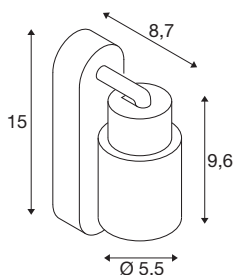

TECHNICAL DATA

Item no.	1008299
Socket	GU10
Number of sockets	1
Tilt range	90 °
Horizontal rotation range	350 °
IP Code	IP20
Impact resistance class	IK 02
Assembly	Surface
Primary nominal voltage	220-240V ~50/60 Hz
Safety class	I
Wattage	6 W
Minimum ambient temperature	-20 °C
Maximum ambient temperature	45 °C
Color	gray/gray
Length	15 cm
Height	13.8 cm
Depth	5.5 cm
Net weight	0.21 kg
Gross weight	0.4 kg