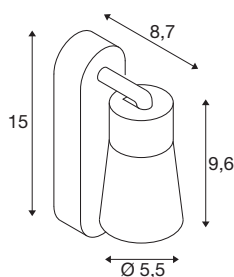

## TECHNICAL DATA

Item no.	1008300
Socket	GU10
Number of sockets	1
Tilt range	90 °
Horizontal rotation range	350 °
IP Code	IP20
Impact resistance class	IK 02
Assembly	Surface
Primary nominal voltage	220-240V ~50/60 Hz
Safety class	I
Wattage	6 W
Minimum ambient temperature	-20 °C
Maximum ambient temperature	45 °C
Color	black/black
Length	15 cm
Height	13.8 cm
Depth	5.5 cm
Net weight	0.21 kg
Gross weight	0.4 kg