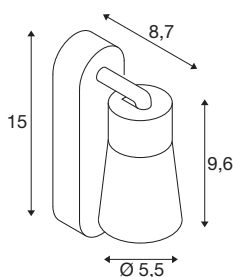

### TECHNICAL DATA

Item no.	1008301
Socket	GU10
Number of sockets	1
Tilt range	90 °
Horizontal rotation range	350 °
IP Code	IP20
Impact resistance class	IK 02
Assembly	Surface
Primary nominal voltage	220-240V ~50/60 Hz
Safety class	I
Wattage	6 W
Minimum ambient temperature	-20 °C
Maximum ambient temperature	45 °C
Color	black/gold
Length	15 cm
Height	13.8 cm
Depth	5.5 cm
Net weight	0.21 kg
Gross weight	0.4 kg