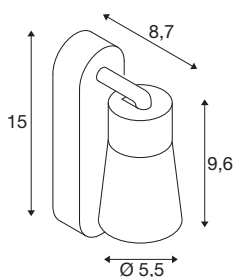

TECHNICAL DATA

Item no.	1008302
Socket	GU10
Number of sockets	1
Tilt range	90 °
Horizontal rotation range	350 °
IP Code	IP20
Impact resistance class	IK 02
Assembly	Surface
Primary nominal voltage	220-240V ~50/60 Hz
Safety class	I
Wattage	6 W
Minimum ambient temperature	-20 °C
Maximum ambient temperature	45 °C
Color	white/white
Length	15 cm
Height	13.8 cm
Depth	5.5 cm
Net weight	0.21 kg
Gross weight	0.4 kg