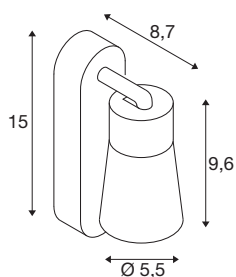

TECHNICAL DATA

Item no.	1008303
Socket	GU10
Number of sockets	1
Tilt range	90 °
Horizontal rotation range	350 °
IP Code	IP20
Impact resistance class	IK 02
Assembly	Surface
Primary nominal voltage	220-240V ~50/60 Hz
Safety class	I
Wattage	6 W
Minimum ambient temperature	-20 °C
Maximum ambient temperature	45 °C
Color	gray/gray
Length	15 cm
Height	13.8 cm
Depth	5.5 cm
Net weight	0.21 kg
Gross weight	0.4 kg