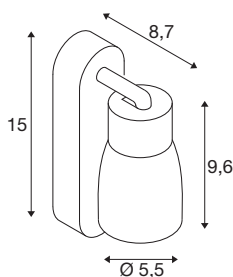

## TECHNICAL DATA

Item no.	1008304
Socket	GU10
Number of sockets	1
Tilt range	90 °
Horizontal rotation range	350 °
IP Code	IP20
Impact resistance class	IK 02
Assembly	Surface
Primary nominal voltage	220-240V ~50/60 Hz
Safety class	I
Wattage	6 W
Minimum ambient temperature	-20 °C
Maximum ambient temperature	45 °C
Color	black/black
Length	15 cm
Height	13.8 cm
Depth	5.5 cm
Net weight	0.21 kg
Gross weight	0.4 kg