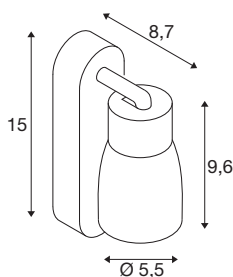

TECHNICAL DATA

Item no.	1008305
Socket	GU10
Number of sockets	1
Tilt range	90 °
Horizontal rotation range	350 °
IP Code	IP20
Impact resistance class	IK 02
Assembly	Surface
Primary nominal voltage	220-240V ~50/60 Hz
Safety class	I
Wattage	6 W
Minimum ambient temperature	-20 °C
Maximum ambient temperature	45 °C
Color	black/gold
Length	15 cm
Height	13.8 cm
Depth	5.5 cm
Net weight	0.21 kg
Gross weight	0.4 kg