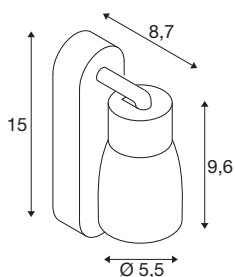

TECHNICAL DATA

Item no.	1008306
Socket	GU10
Number of sockets	1
Tilt range	90 °
Horizontal rotation range	350 °
IP Code	IP20
Impact resistance class	IK 02
Assembly	Surface
Primary nominal voltage	220-240V ~50/60 Hz
Safety class	I
Wattage	6 W
Minimum ambient temperature	-20 °C
Maximum ambient temperature	45 °C
Color	white/white
Length	15 cm
Height	13.8 cm
Depth	5.5 cm
Net weight	0.21 kg
Gross weight	0.4 kg