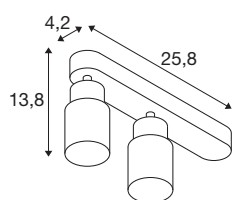

TECHNICAL DATA

Item no.	1008311
Socket	GU10
Number of sockets	2
Tilt range	90 °
Horizontal rotation range	350 °
IP Code	IP20
Impact resistance class	IK 02
Assembly	Surface
Primary nominal voltage	220-240V ~50/60 Hz
Safety class	I
Wattage	6 W
Minimum ambient temperature	-20 °C
Maximum ambient temperature	45 °C
Color	gray/gray
Length	25.8 cm
Width	5.5 cm
Height	13.8 cm
Net weight	0.31 kg
Gross weight	0.55 kg