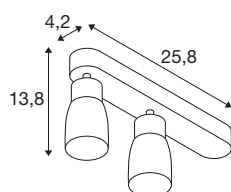

## TECHNICAL DATA

Item no.	1008316
Socket	GU10
Number of sockets	2
Tilt range	90 °
Horizontal rotation range	350 °
IP Code	IP20
Impact resistance class	IK 02
Assembly	Surface
Primary nominal voltage	220-240V ~50/60 Hz
Safety class	I
Wattage	6 W
Minimum ambient temperature	-20 °C
Maximum ambient temperature	45 °C
Color	black/black
Length	25.8 cm
Width	5.5 cm
Height	13.8 cm
Net weight	0.31 kg
Gross weight	0.55 kg