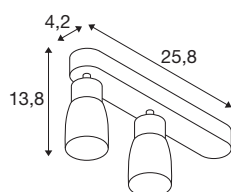

TECHNICAL DATA

Item no.	1008317
Socket	GU10
Number of sockets	2
Tilt range	90 °
Horizontal rotation range	350 °
IP Code	IP20
Impact resistance class	IK 02
Assembly	Surface
Primary nominal voltage	220-240V ~50/60 Hz
Safety class	I
Wattage	6 W
Minimum ambient temperature	-20 °C
Maximum ambient temperature	45 °C
Color	black/gold
Length	25.8 cm
Width	5.5 cm
Height	13.8 cm
Net weight	0.31 kg
Gross weight	0.55 kg