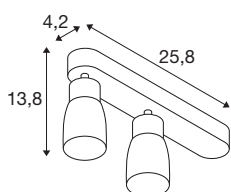

TECHNICAL DATA

Item no.	1008318
Socket	GU10
Number of sockets	2
Tilt range	90 °
Horizontal rotation range	350 °
IP Code	IP20
Impact resistance class	IK 02
Assembly	Surface
Primary nominal voltage	220-240V ~50/60 Hz
Safety class	I
Wattage	6 W
Minimum ambient temperature	-20 °C
Maximum ambient temperature	45 °C
Color	white/white
Length	25.8 cm
Width	5.5 cm
Height	13.8 cm
Net weight	0.31 kg
Gross weight	0.55 kg