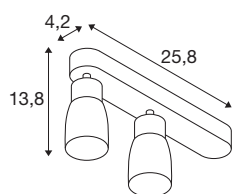

TECHNICAL DATA

Item no.	1008319
Socket	GU10
Number of sockets	2
Tilt range	90 °
Horizontal rotation range	350 °
IP Code	IP20
Impact resistance class	IK 02
Assembly	Surface
Primary nominal voltage	220-240V ~50/60 Hz
Safety class	I
Wattage	6 W
Minimum ambient temperature	-20 °C
Maximum ambient temperature	45 °C
Color	gray/gray
Length	25.8 cm
Width	5.5 cm
Height	13.8 cm
Net weight	0.31 kg
Gross weight	0.55 kg