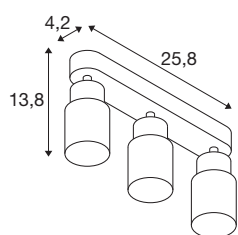

### TECHNICAL DATA

Item no.	1008320
Socket	GU10
Number of sockets	3
Tilt range	90 °
Horizontal rotation range	350 °
IP Code	IP20
Impact resistance class	IK 02
Assembly	Surface
Primary nominal voltage	220-240V ~50/60 Hz
Safety class	I
Wattage	6 W
Minimum ambient temperature	-20 °C
Maximum ambient temperature	45 °C
Color	black/black
Length	25.8 cm
Width	5.5 cm
Height	13.8 cm
Net weight	0.42 kg
Gross weight	0.6 kg