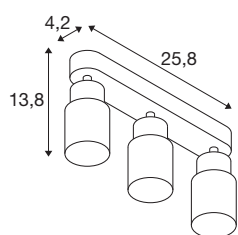

TECHNICAL DATA

Item no.	1008321
Socket	GU10
Number of sockets	3
Tilt range	90 °
Horizontal rotation range	350 °
IP Code	IP20
Impact resistance class	IK 02
Assembly	Surface
Primary nominal voltage	220-240V ~50/60 Hz
Safety class	I
Wattage	6 W
Minimum ambient temperature	-20 °C
Maximum ambient temperature	45 °C
Color	black/gold
Length	25.8 cm
Width	5.5 cm
Height	13.8 cm
Net weight	0.42 kg
Gross weight	0.6 kg