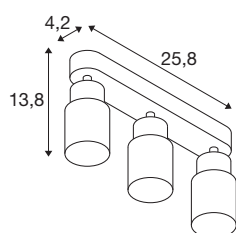

### TECHNICAL DATA

Item no.	1008322
Socket	GU10
Number of sockets	3
Tilt range	90 °
Horizontal rotation range	350 °
IP Code	IP20
Impact resistance class	IK 02
Assembly	Surface
Primary nominal voltage	220-240V ~50/60 Hz
Safety class	I
Wattage	6 W
Minimum ambient temperature	-20 °C
Maximum ambient temperature	45 °C
Color	white/white
Length	25.8 cm
Width	5.5 cm
Height	13.8 cm
Net weight	0.42 kg
Gross weight	0.6 kg