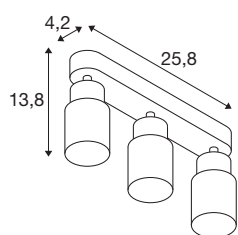

### TECHNICAL DATA

Item no.	1008323
Socket	GU10
Number of sockets	3
Tilt range	90 °
Horizontal rotation range	350 °
IP Code	IP20
Impact resistance class	IK 02
Assembly	Surface
Primary nominal voltage	220-240V ~50/60 Hz
Safety class	I
Wattage	6 W
Minimum ambient temperature	-20 °C
Maximum ambient temperature	45 °C
Color	gray/gray
Length	25.8 cm
Width	5.5 cm
Height	13.8 cm
Net weight	0.42 kg
Gross weight	0.6 kg