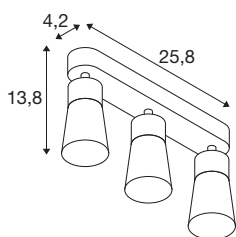

TECHNICAL DATA

Item no.	1008324
Socket	GU10
Number of sockets	3
Tilt range	90 °
Horizontal rotation range	350 °
IP Code	IP20
Impact resistance class	IK 02
Assembly	Surface
Primary nominal voltage	220-240V ~50/60 Hz
Safety class	I
Wattage	6 W
Minimum ambient temperature	-20 °C
Maximum ambient temperature	45 °C
Color	black/black
Length	25.8 cm
Width	5.5 cm
Height	13.8 cm
Net weight	0.42 kg
Gross weight	0.6 kg