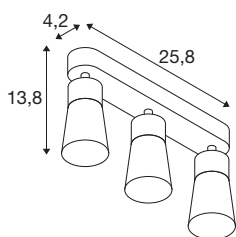

TECHNICAL DATA

Item no.	1008325
Socket	GU10
Number of sockets	3
Tilt range	90 °
Horizontal rotation range	350 °
IP Code	IP20
Impact resistance class	IK 02
Assembly	Surface
Primary nominal voltage	220-240V ~50/60 Hz
Safety class	I
Wattage	6 W
Minimum ambient temperature	-20 °C
Maximum ambient temperature	45 °C
Color	black/gold
Length	25.8 cm
Width	5.5 cm
Height	13.8 cm
Net weight	0.42 kg
Gross weight	0.6 kg