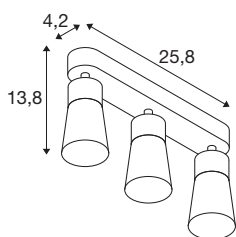

PURI 2.0 Cone

wall and ceiling-mounted light, long, 3 x max. 6W GU-10, white

The new and completely modernised PURI 2.0 product family includes spotlights and pendant lights for the 1 and 3-circuit system as well as wall and surface-mounted ceiling luminaires in a wide range of designs and colours. Thanks to the combination of lampshades in three modern shapes and six trendy colours, there is a suitable PURI 2.0 for every interior. And if you want to put together a very special luminaire, the PURI 2.0 is also available as a Mix & Match system. All lights are operated with GU10 light sources.

TECHNICAL DATA

Item no.	1008326
Socket	GU10
Number of sockets	3
Tilt range	90 °
Horizontal rotation range	350 °
IP Code	IP20
Impact resistance class	IK 02
Assembly	Surface
Primary nominal voltage	220-240V ~50/60 Hz
Safety class	I
Wattage	6 W
Minimum ambient temperature	-20 °C
Maximum ambient temperature	45 °C
Color	white/white
Length	25.8 cm
Width	5.5 cm
Height	13.8 cm
Net weight	0.42 kg
Gross weight	0.6 kg