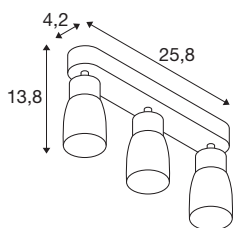

### TECHNICAL DATA

Item no.	1008328
Socket	GU10
Number of sockets	3
Tilt range	90 °
Horizontal rotation range	350 °
IP Code	IP20
Impact resistance class	IK 02
Assembly	Surface
Primary nominal voltage	220-240V ~50/60 Hz
Safety class	I
Wattage	6 W
Minimum ambient temperature	-20 °C
Maximum ambient temperature	45 °C
Color	black/black
Length	25.8 cm
Width	5.5 cm
Height	13.8 cm
Net weight	0.42 kg
Gross weight	0.6 kg