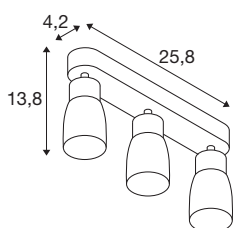

TECHNICAL DATA

Item no.	1008329
Socket	GU10
Number of sockets	3
Tilt range	90 °
Horizontal rotation range	350 °
IP Code	IP20
Impact resistance class	IK 02
Assembly	Surface
Primary nominal voltage	220-240V ~50/60 Hz
Safety class	I
Wattage	6 W
Minimum ambient temperature	-20 °C
Maximum ambient temperature	45 °C
Color	black/gold
Length	25.8 cm
Width	5.5 cm
Height	13.8 cm
Net weight	0.42 kg
Gross weight	0.6 kg