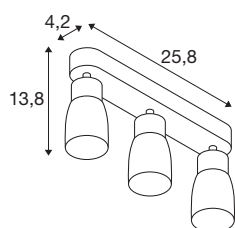

TECHNICAL DATA

Item no.	1008330
Socket	GU10
Number of sockets	3
Tilt range	90 °
Horizontal rotation range	350 °
IP Code	IP20
Impact resistance class	IK 02
Assembly	Surface
Primary nominal voltage	220-240V ~50/60 Hz
Safety class	I
Wattage	6 W
Minimum ambient temperature	-20 °C
Maximum ambient temperature	45 °C
Color	white/white
Length	25.8 cm
Width	5.5 cm
Height	13.8 cm
Net weight	0.42 kg
Gross weight	0.6 kg