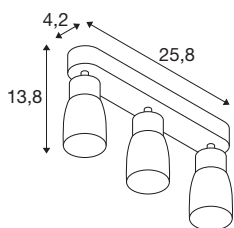

TECHNICAL DATA

Item no.	1008331
Socket	GU10
Number of sockets	3
Tilt range	90 °
Horizontal rotation range	350 °
IP Code	IP20
Impact resistance class	IK 02
Assembly	Surface
Primary nominal voltage	220-240V ~50/60 Hz
Safety class	I
Wattage	6 W
Minimum ambient temperature	-20 °C
Maximum ambient temperature	45 °C
Color	gray/gray
Length	25.8 cm
Width	5.5 cm
Height	13.8 cm
Net weight	0.42 kg
Gross weight	0.6 kg